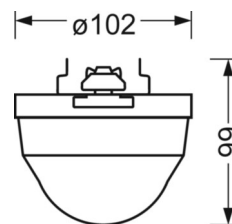

CHARACTERISTICS

Order number	84186580265
EAN number	4020863443413
Commodity code	90328900
Certification mark	IP 20, Indoor, CE
Special properties	Advanced Services

ELECTRICAL ENGINEERING

Controller	pro47

MECHANICS

Housing colour	traffic white RAL 9016
Dimensions (LxWxH/DxH)	1532mm x 102mm x 99mm
Weight (net)	1.1kg
Type of installation	Mounting rail system installation

Dimensions

L	1532 mm	Length
B	102 mm	Width
H	99 mm	Height

DEEP-LINK

<https://www.regiolux.de/en/article/84186580265>