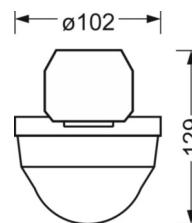

CHARACTERISTICS

Order number	84186580265
EAN number	4020863443413
Commodity code	90328900
Certification mark	IP 20, Indoor, CE
Special properties	Advanced Services

ELECTRICAL ENGINEERING

Controller	pro47

MECHANICS

Housing colour	traffic white RAL 9016
Dimensions (LxWxH/DxH)	1532mm x 102mm x 99mm
Weight (net)	1.1kg
Type of installation	Mounting rail system installation

Dimensions

L	1532 mm	Length
B	102 mm	Width
H	99 mm	Height

DEEP-LINK

<https://www.regiolux.de/en/article/84186580265>